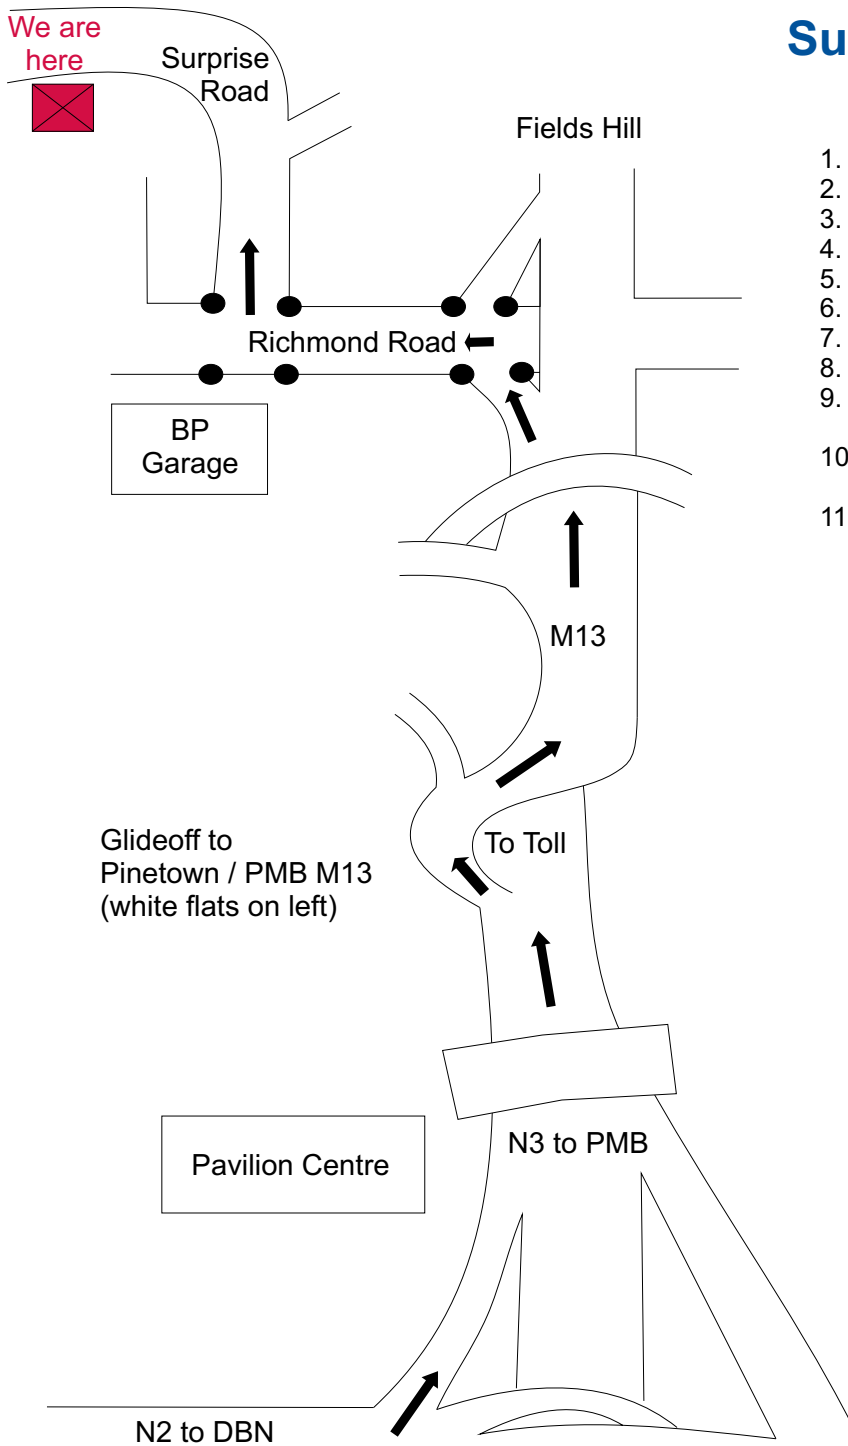

# Mutual Gardens, Surprise Road, Westmead

1. Take N2 to DBN
2. Take N3 offramp to PMB
3. Pass Pavilion on left
4. Take next offramp to M13 PMB / Pinetown
5. Pass 2 offramps and go under bridge
6. Take next offramp to Richmond Road
7. Left into Richmond Road
8. Right into Surprise Road / Maxmead
9. Keep to the left - go to the top of Surprise Rd
10. Mutual Gardens Gate 1 - SGX and IT Dynamics
11. Our entrance is opposite Massmart Distributors

Tel: +27 31 713 0800

S 29°48.507'  
E 30°50.392'