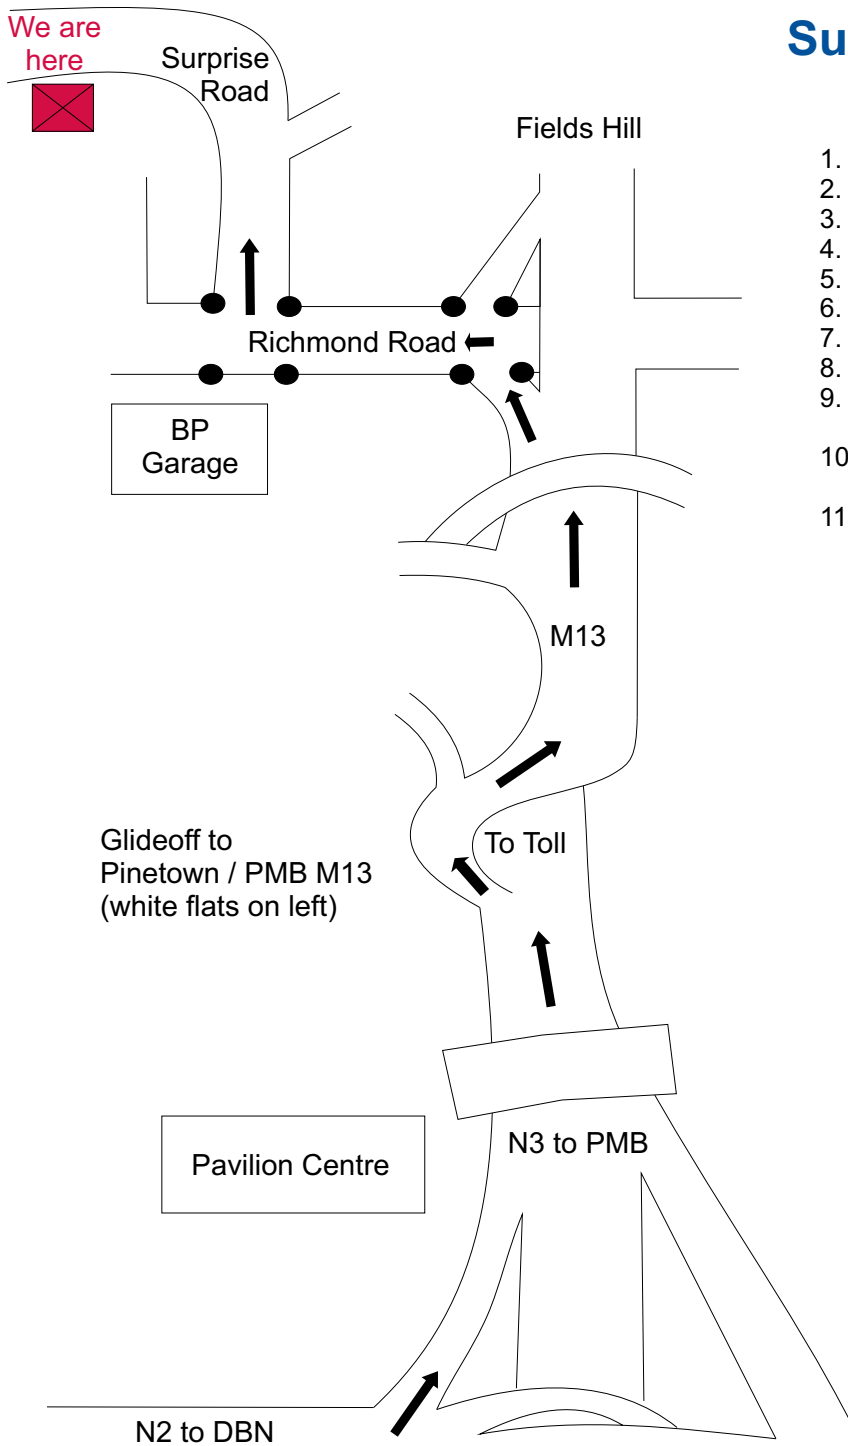

Mutual Gardens, Surprise Road, Westmead

1. Take N2 to DBN
2. Take N3 offramp to PMB
3. Pass Pavilion on left
4. Take next offramp to M13 PMB / Pinetown
5. Pass 2 offramps and go under bridge
6. Take next offramp to Richmond Road
7. Left into Richmond Road
8. Right into Surprise Road / Maxmead
9. Keep to the left - go to the top of Surprise Rd
10. Mutual Gardens Gate 1 - SGX and IT Dynamics
11. Our entrance is opposite Massmart Distributors

Tel: +27 31 713 0800

S 29°48.507'
E 30°50.392'